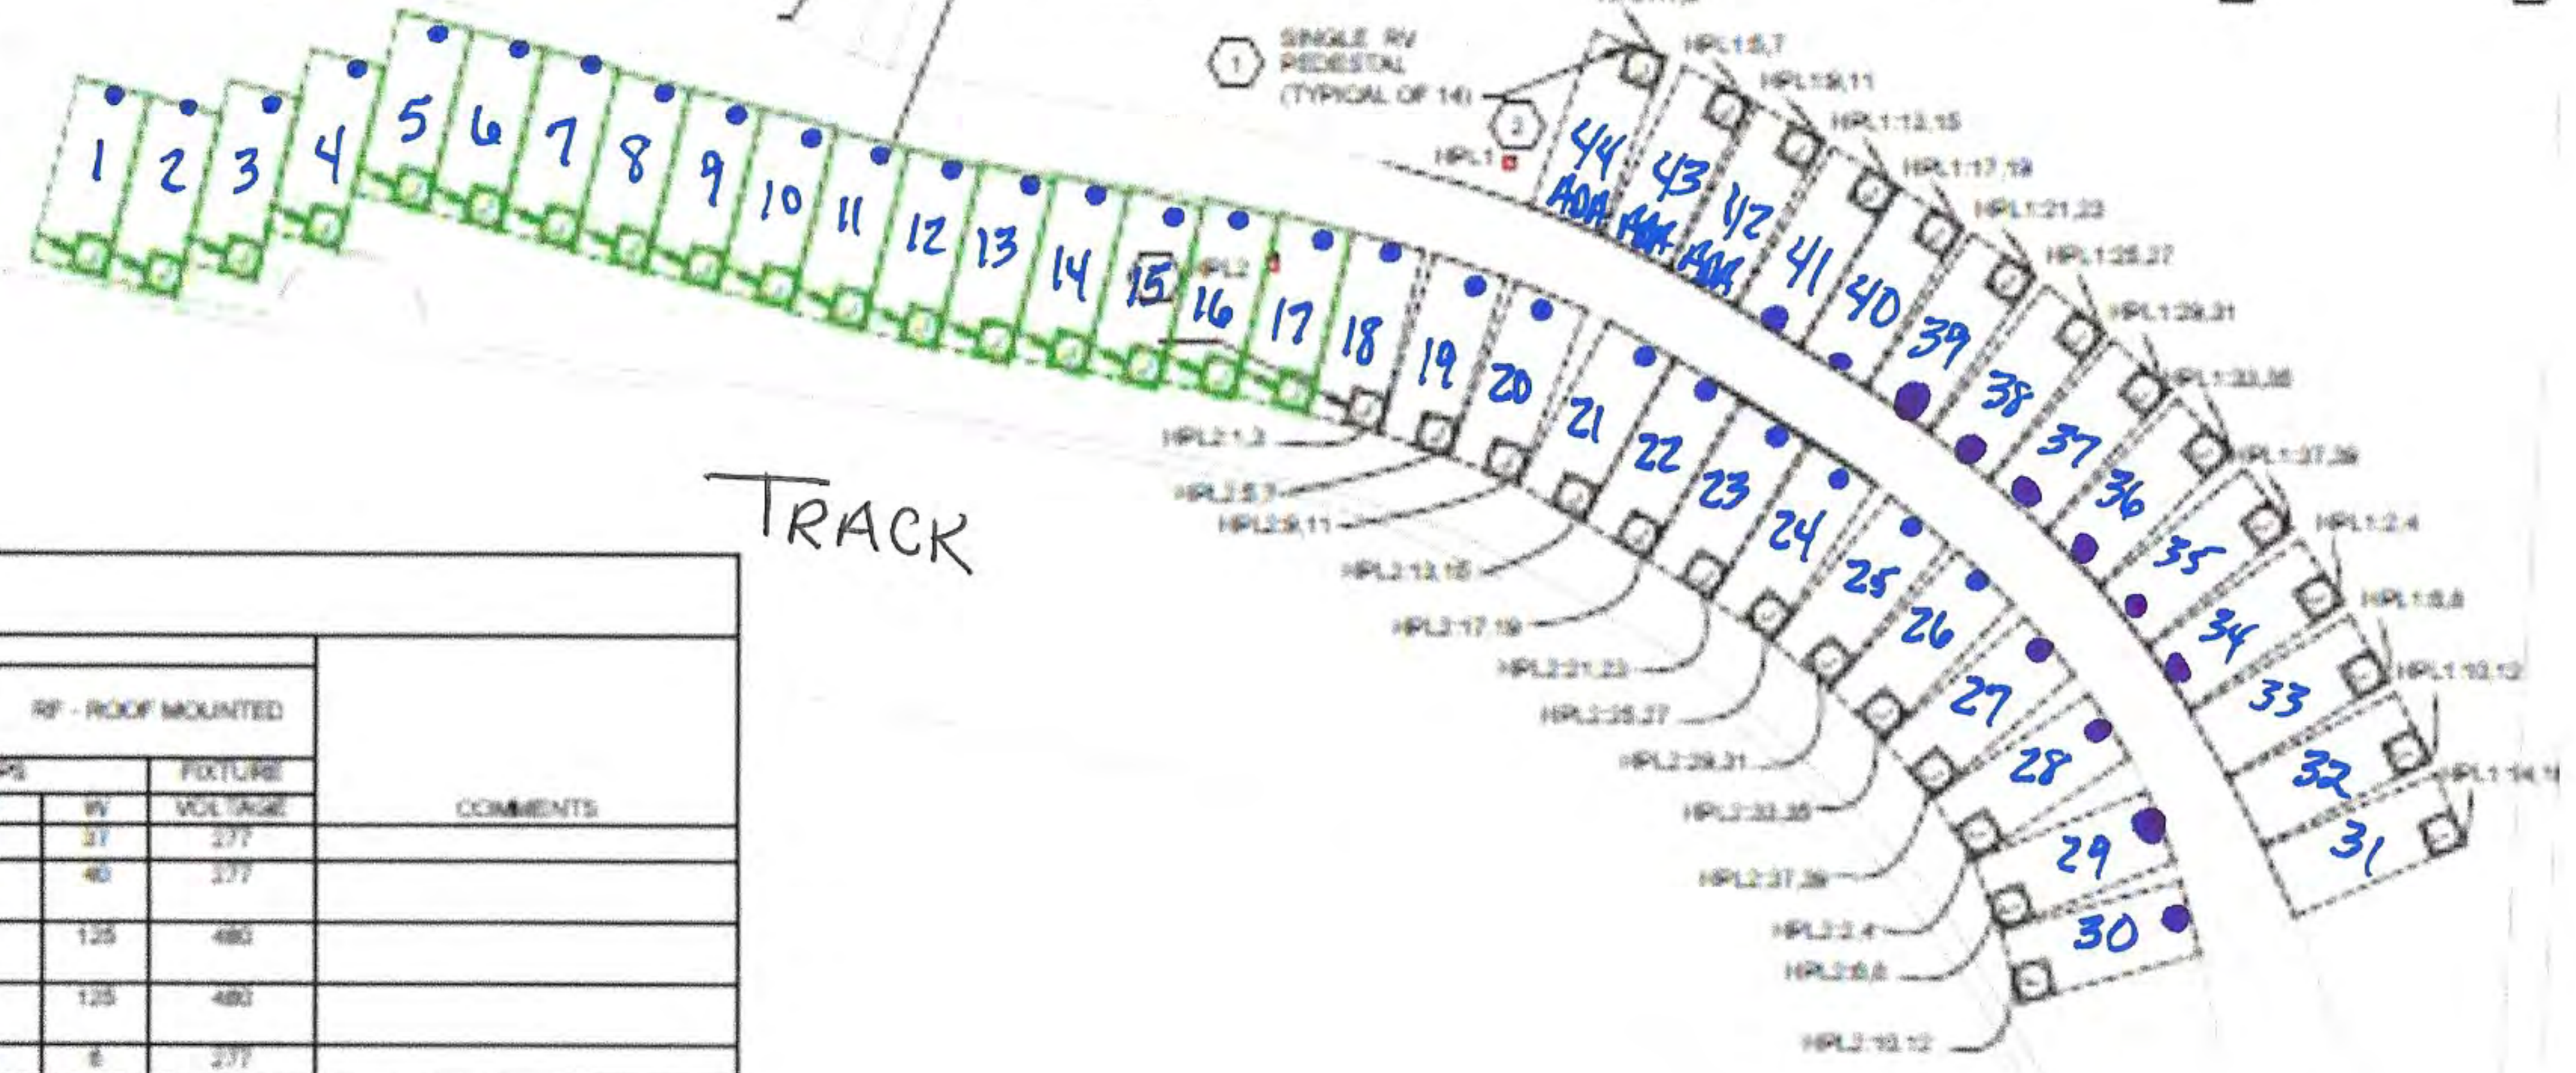

Grandstands

Amphitheater

Horse Barn

TRACK

ULE					
RF - ROOF MOUNTED					
LAMP					
#	TYPE	W	VOLTAGE	COMMENTS	
1	LED	37	277		
1	LED	40	277		
1	LED	125	480		
1	LED	125	480		
1	LED	8	277		
1	LED	8	277		
1	LED	83	277		
1	LED	83	277		